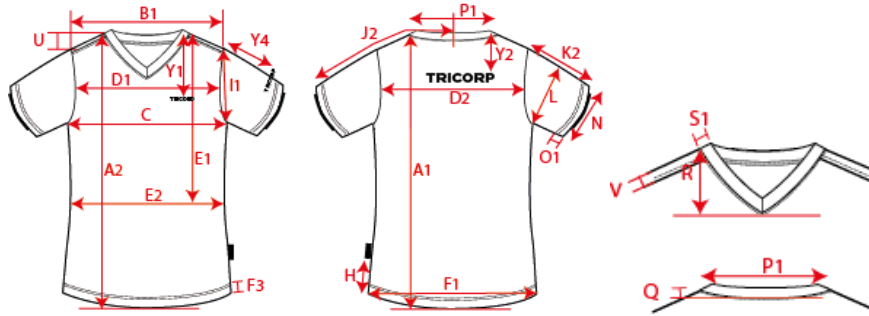

**Production Size Specification**

STYLE NO	101005
STYLE DESCRIPTION	T-shirt V hals Fitted
FIT	T-shirts
GENDER	Unisex
DATE	25-1-2025
VERSION	V1

Sketch is for how to measure NOT for style

		XS	S	M	L	XL	XXL	3XL	4XL	5XL	6XL	7XL	8XL	Tol				AQM
		177	179	181	183	185	187	189	191	193	193	193	194					
A1	Total backl meas from hsp	72.00	74.00	76.00	78.00	80.00	82.00	84.00	86.50	87.75	89.00	90.25	93.50	1,0				X
B1	Shoulder to shoulder	36.50	39.00	41.50	44.00	46.50	49.00	51.50	53.50	55.50	57.50	59.50	61.50	1,0				X
C	1/2 chest (at armhole)	40.00	44.00	48.00	52.00	56.00	60.00	64.00	70.00	76.00	82.00	88.00	94.00	1,0				X
K2	Upper arm length short sleeve	21.50	22.00	22.50	23.00	23.50	24.00	24.50	25.00	25.50	26.00	26.50	27.00	0.3				X