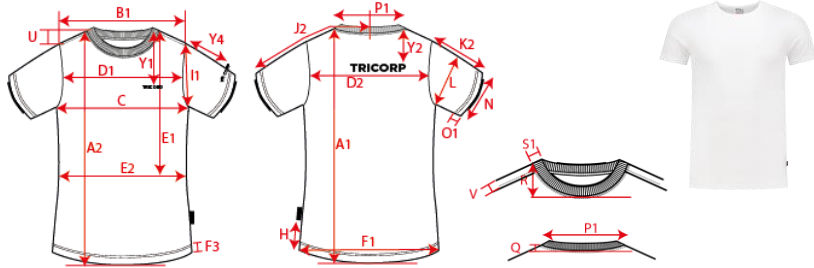

Production Size Specification

TRICORP

STYLE NO	101012
STYLE DESCRIPTION	T-Shirt Elastaan fitted V-hals
FIT	T-shirts
GENDER	Unisex
DATE	12-1-2022
VERSION	V1

Sketch is for how to measure NOT for style

		XS	S	M	L	XL	XXL	3XL	4XL	5XL	7XL	Tol				AQM
		177	179	181	183	185	187	189	191	193	193					
A1	Total back meas from hsp	72.00	74.00	76.00	78.00	80.00	82.00	84.00	86.00	88.00	90.00	1.0				X
B1	Shoulder to shoulder	36.50	38.00	39.50	41.00	42.50	44.00	45.50	47.00	48.50	48.50	1.0				X
C	1/2 chest (at armhole)	44.00	46.00	48.00	50.00	52.00	54.00	56.00	58.00	60.00	60.00	1.0				X
K2	Upper arm length short sleeve	20.50	21.00	21.50	22.00	22.50	23.00	23.50	24.00	24.00	24.50	0.3				X