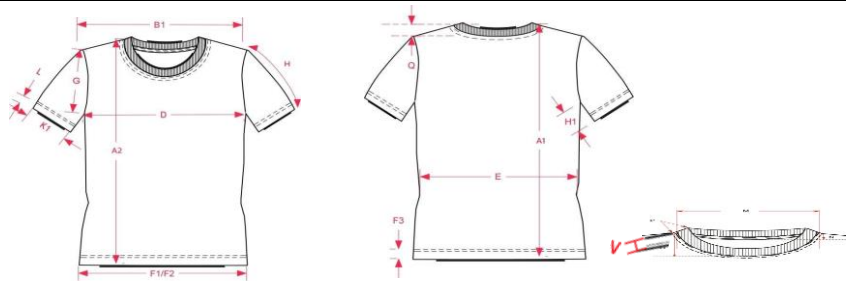

Production Size Specification

TRICORP

STYLE NO	101014
STYLE DESCRIPTION	T-shirt Fitted Kids
FIT	T-shirts
GENDER	Kids
DATE	3-11-2025
VERSION	V2

		116	128	140	152	164					Tol			AQM
A1	Total backl meas from hsp	45.00	49.00	53.00	57.00	61.00					1,0			x
B1	Shoulder to shoulder	28.00	29.50	32.00	33.50	35.00					1,0			x
D	1/2 Chest width (at armhole)	36.00	38.00	40.00	42.00	44.00					1,0			x
H	Upperarm sleeve	16.50	17.00	17.50	18.00	18.50					0,5			x