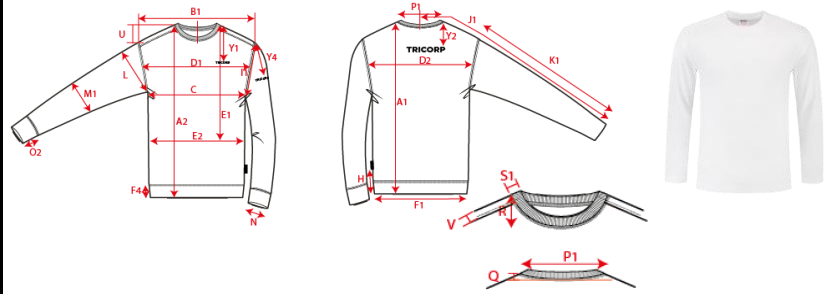

Production Size Specification

TRICORP

STYLE NO	101015
STYLE DESCRIPTION	T-shirt Lange Mouw 60°C wasbaar
FIT	T-shirts
GENDER	Unisex
DATE	6-8-2019
VERSION	V1

Sketch is for how to measure NOT for style

	XS	S	M	L	XL	XXL	3XL	4XL	5XL	6XL	7XL	8XL	Tol				
	177	179	181	183	185	187	189	191	193	193	193	194					
A1	Total back meas from hsp	72	74	76	78	80	82	84	86.5	87.8	89	90.3	93.5	1,0			
B1	Shoulder to shoulder	40.5	43	45.5	48	50.5	53	55.5	57.5	59.5	61.5	63.5	65.5	1,0			
C	1/2 chest (at armhole)	44	48	52	56	60	64	68	74	80	86	92	98	1,0			
K1	Upper arm length long sleeve	66.5	67.5	67.5	68.5	69.5	70.5	70.5	71.5	72.5	72.5	72.5	72.5	0,5			