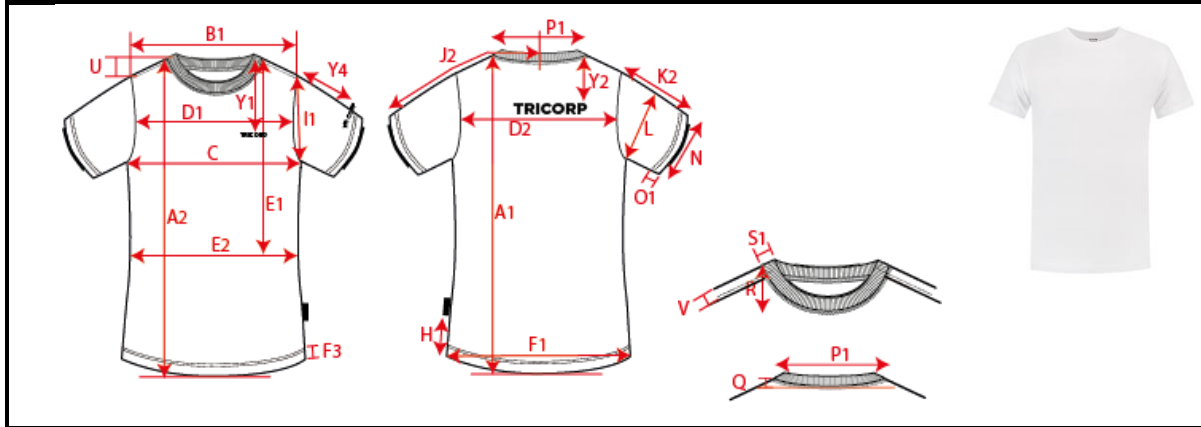

Production Size Specification

TRICORP

STYLE DESCRIPTION	T-Shirt 200 Gram, 60 graden wasbaar
FIT	T-shirts
GENDER	Unisex
DATE	17-12-2019
VERSION	V1

		XS	S	M	L	XL	XXL	3XL	4XL	5XL	6XL	7XL	8XL	Tol				
		177	179	181	183	185	187	189	191	193	193	193	194					
A1	Total backl meas from hsp	72	74	76	78	80	82	84	86.5	87.8	89	90.3	93.5	1,0				
B1	Shoulder to shoulder	39.5	42	44.5	47	49.5	52	54.5	56.5	58.5	60.5	62.5	64.5	1,0				
C	1/2 chest (at armhole)	44	48	52	56	60	64	68	74	80	86	92	98	1,0				
K2	Upper arm length short sleeve	22.5	23	23.5	24	24.5	25	25.5	26	26.5	27	27.5	28	0.3				