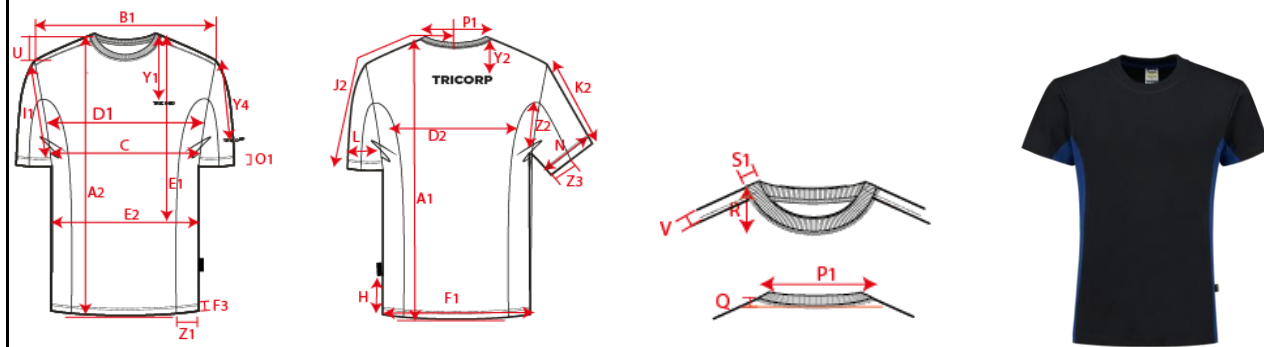

Production Size Specification

TRICORP

STYLE NO	102004
STYLE DESCRIPTION	T-Shirt Bicolor
FIT	T-shirts
GENDER	Unisex
DATE	8-12-2020
VERSION	V1

Sketch is for how to measure NOT for style

		XS	S	M	L	XL	XXL	3XL	4XL	5XL	6XL	7XL	8XL	Tol	AQM		
		177	179	181	183	185	187	189	191	193	189	191	193				
A1	Total backl meas from hsp	70	72	74	76	78	80	82	84,5	85,75	87	88,25	91,5	1,0			X
B1	Shoulder to shoulder	39,5	42	44,5	47	49,5	52	54,5	56,5	58,5	60,5	62,5	64,5	1,0			X
C	1/2 chest (at armhole)	44	48	52	56	60	64	68	74	80	86	92	98	1,0			X
K2	Upper arm length short sleeve	22,5	23	23,5	24	24,5	25	25,5	26	26,5	27	27,5	28	0,3			X