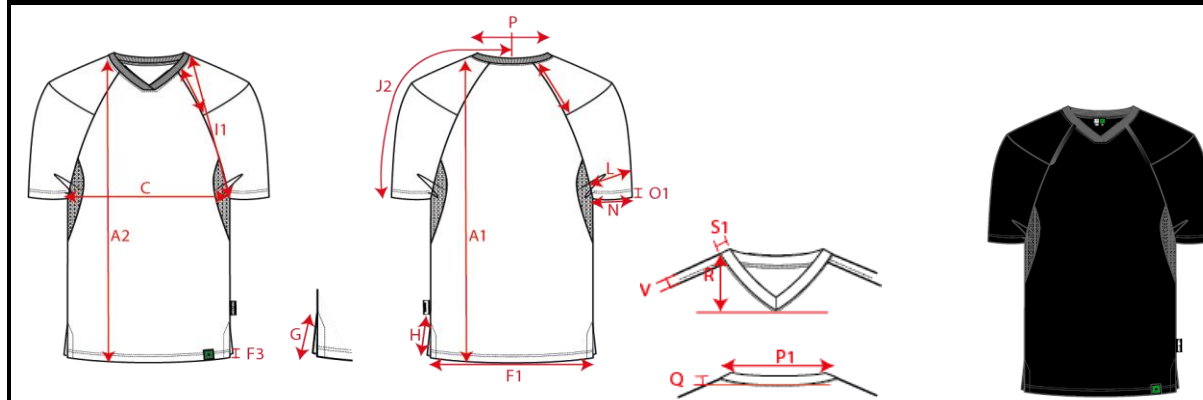

Production Size Specification

TRICORP

Sketch is for how to measure NOT for style

STYLE NO	102701
STYLE DESCRIPTION	T-shirt V-hals RE2050
FIT	T-shirts
GENDER	Unisex
DATE	3-1-2024
VERSION	3

		XS	S	M	L	XL	XXL	3XL	4XL	5XL	Tot			AQM
A1	Total backl meas from hsp	177	179	181	183	185	187	189	191	193	1,0			X
C	1/2 chest (at armhole)	40	44	48	52	56	60	64	70	76	1,0			X
J2	Sleeve length msrd from CB short sleeve	40	42	44	45,5	47	49	51	52	54	0,75			