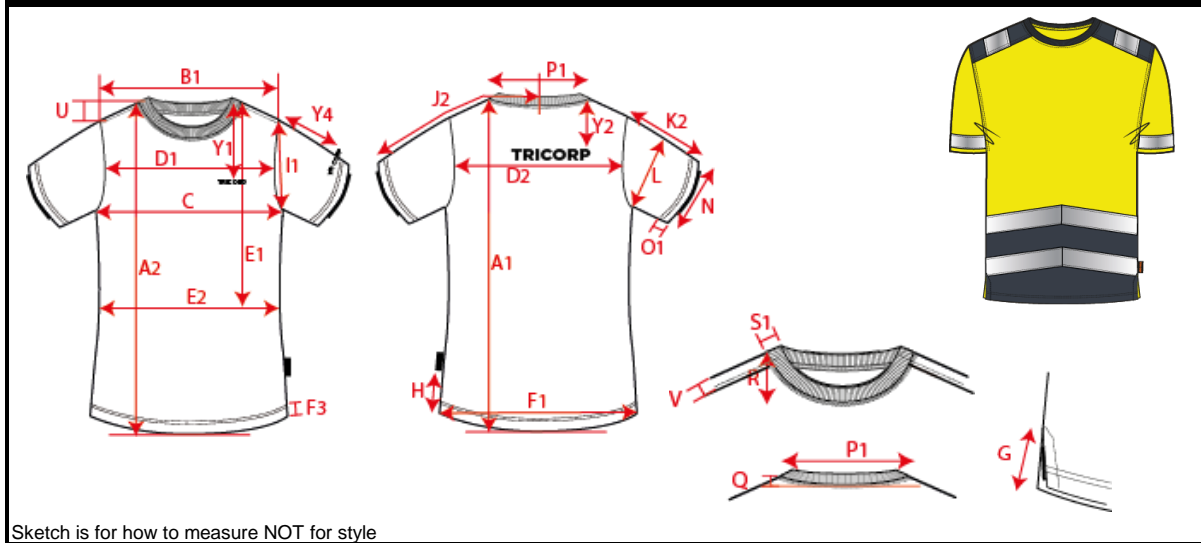

Production Size Specification

TRICORP

STYLE NO	103006
STYLE DESCRIPTION	T-shirt High Vis Bicolor
FIT	T-shirts
GENDER	Unisex
DATE	4-2-2021
VERSION	V1

Sketch is for how to measure NOT for style

		XS	S	M	L	XL	XXL	3XL	4XL	5XL	6XL	7XL	8XL	Tol				
		177	179	181	183	185	187	189	191	193	193	193	194					
A1	Total backl meas from hsp	71	73	75	77	79	81	83	85.5	86.8	88	89.3	92.5	1,0				
B1	Shoulder to shoulder	43.5	44.8	46	47	49.5	52	54.5	56.5	58.5	60.5	62.5	64.5	1,0				
C	1/2 chest (at armhole)	50	52	54	56	60	64	68	74	80	86	92	98	1,0				
K2	Upper arm length short sleeve	23.8	24	24.8	25.5	25.8	26.3	26.8	27.3	28	28.8	29.5	30.75	0,5				