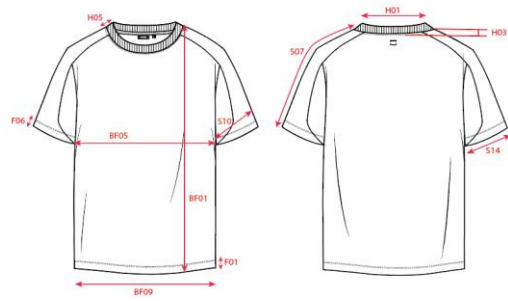

TRICORP

Production Size Specification

STYLE NO	106101
STYLE DESCRIPTION	T-shirt Redefined Industrieel Wasbaar
FIT	T-shirts
GENDER	Unisex
DATE	18-11-2025
VERSION	V1

Measurement	XS	S	M	L	XL	XXL	3XL	4XL	5XL	TOL	AQM
BB01 Total back meas from hsp	68.0	70.0	72.0	74.0	76.0	78.0	80.0	82.5	83.8	1.0	X
BF05 1/2 chest (at armhole)	44.0	48.0	52.0	56.0	60.0	64.0	68.0	74.0	80.0	1.0	X
BF09 1/2 Bottom	44.0	48.0	52.0	56.0	60.0	64.0	68.0	74.0	80.0	1.0	X
S07 Upper arm length raglan sleeve short	33.8	35.0	36.3	37.5	38.8	40.0	41.3	42.3	43.3	1.0	X