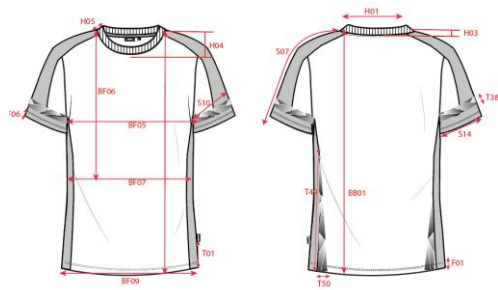

## Production Size Specification

STYLE NO	106108
STYLE DESCRIPTION	T-shirt Reflective Redefined Dames
FIT	T-shirt
GENDER	Women
DATE	18-11-2025
VERSION	V1

Measurement	XS	S	M	L	XL	2XL	3XL	4XL	5XL	TOL	AQM
B801 Total back length meas from hsp	64.0	66.0	68.0	70.0	72.0	74.0	75.5	77.0	78.0	1,0	X
BF05 1/2 chest (at armhole)	43.0	47.0	51.0	55.0	60.5	66.5	72.5	78.5	84.5	1,0	X
BF07 1/2 Waist width	40.9	44.2	47.5	51.8	57.8	64.3	70.8	77.3	85.3	1,0	X
BF09 1/2 Bottom	46.6	49.8	53.0	56.2	60.6	65.0	69.8	75.0	80.2	1,0	X
S07 Upper arm length short sleeve from hsp	32.5	33.0	33.5	34.0	34.5	35.0	36.5	38.0	39.5		
T38 Stripping height sleeve	3.0	3.0	3.0	3.0	3.0	3.0	3.0	3.5	3.5	0,3	X