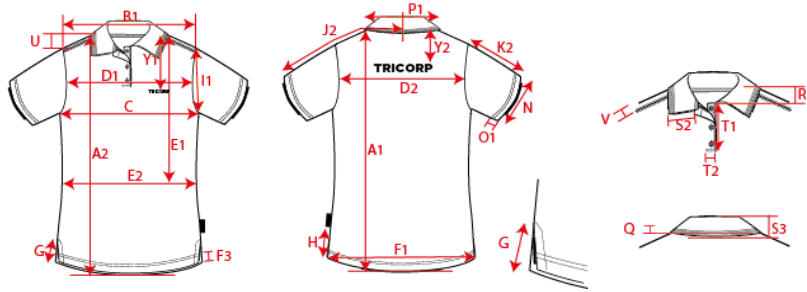

Production Size Specification

TRICORP

STYLE NO	201003
STYLE DESCRIPTION	Poloshirt 180 Gram
FIT	Polo
GENDER	Unisex
DATE	21-12-2020
VERSION	V1

Sketch is for how to measure NOT for style

	XS	S	M	L	XL	XXL	3XL	4XL	5XL	6XL	7XL	8XL	Tol					
A1	177	179	181	183	185	187	189	191	193	193	193	194						AQM
	71.00	73.00	75.00	77.00	79.00	81.00	83.00	85.50	86.75	88.00	89.25	92.50	1.0					X
B1	39.50	42.00	44.50	47.00	49.50	52.00	54.50	56.50	58.50	60.50	62.50	64.50	1.0					X
C	45.00	49.00	53.00	57.00	61.00	65.00	69.00	75.00	81.00	87.00	93.00	99.00	1.0					X
K2	23.50	24.00	24.50	25.00	25.50	26.00	26.50	27.00	27.50	28.00	28.50	29.00	0.3					X