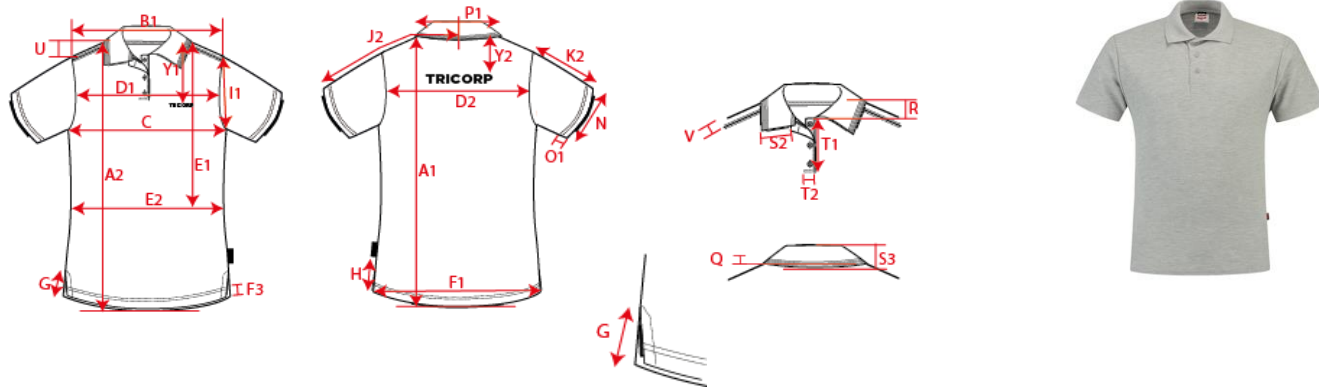

Production Size Specification

TRICORP

STYLE NO	201007
STYLE DESCRIPTION	Poloshirt 100% Katoen
FIT	Polo
GENDER	Unisex
DATE	15-1-2021
VERSION	V1

Sketch is for how to measure NOT for style

		XS	S	M	L	XL	XXL	3XL	4XL	5XL	6XL	7XL	8XL	Tol	AQM		AQM
		177	179	181	183	185	187	189	191	193	193	193	194				
A1	Total backl meas from hsp	71.00	73.00	75.00	77.00	79.00	81.00	83.00	85.50	86.75	88.00	89.25	92.50	1,0			X
B1	Shoulder to shoulder	40.50	43.00	45.50	48.00	50.50	53.00	55.50	57.50	59.50	61.50	63.50	65.50	1,0			X
C	1/2 chest (at armhole)	45.00	49.00	53.00	57.00	61.00	65.00	69.00	75.00	81.00	87.00	93.00	99.00	1,0			X
K2	Upper arm length short sleeve	23.50	24.00	24.50	25.00	25.50	26.00	26.50	27.00	27.50	28.00	28.50	29.00	0,3			X