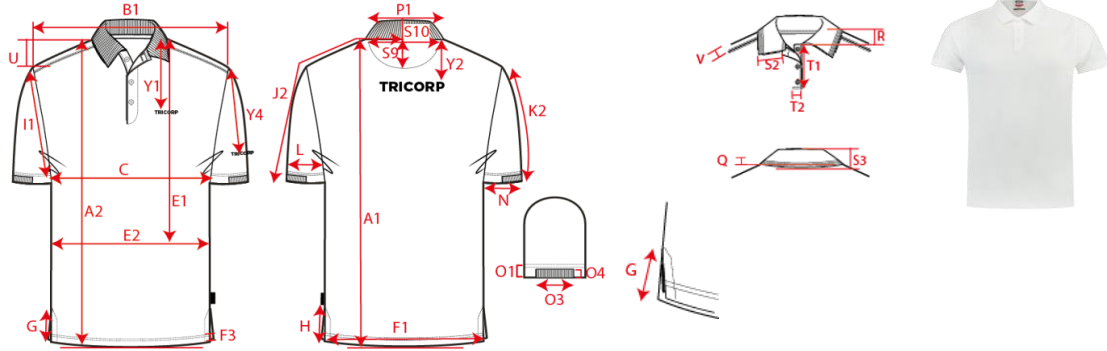

Production Size Specification

TRICORP

Sketch is for how to measure NOT for style

		XS	S	M	L	XL	XXL	3XL	4XL	5XL	6XL	7XL	8XL	Tol			AQM
		177	179	181	183	185	187	189	191	193	193	193	194				
A1	Total backl meas from hsp	70.00	72.00	74.00	76.00	78.00	80.00	82.00	84.50	85.75	87.00	88.25	91.50	1,0			X
B1	Shoulder to shoulder	37.50	40.00	42.50	45.00	47.50	50.00	52.50	54.50	56.50	58.50	60.50	62.50	1,0			X
C	1/2 chest (at armhole)	42.00	46.00	50.00	54.00	58.00	62.00	66.00	72.00	78.00	84.00	90.00	96.00	1,0			X
K2	Upper arm length short sleeve	22.50	23.00	23.50	24.00	24.50	25.00	25.50	26.00	26.50	27.00	27.50	28.00	0.5			X

STYLE NO	201013
STYLE DESCRIPTION	Poloshirt Cooldry Slim Fit
FIT	Polo
GENDER	Unisex
DATE	28-1-2021
VERSION	V1