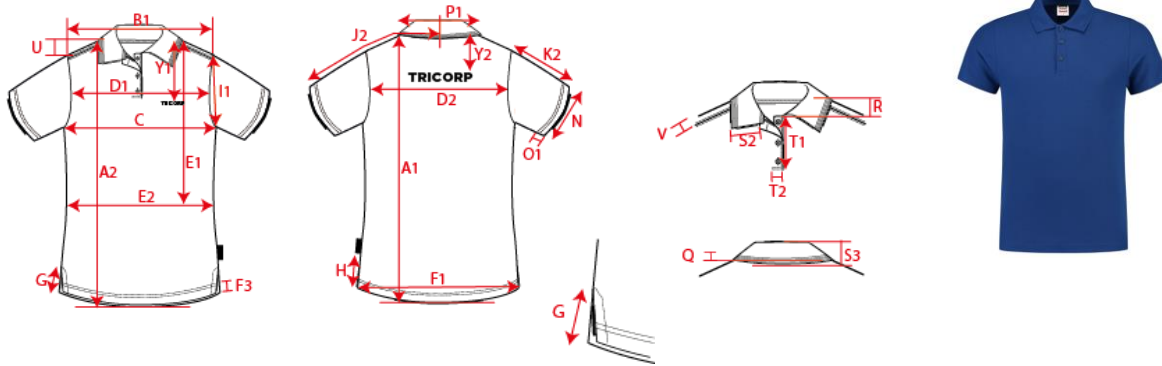

Production Size Specification

TRICORP

STYLE NO	201020
STYLE DESCRIPTION	Poloshirt Slim Fit 180 Gram
FIT	Polo
GENDER	Unisex
DATE	21-6-2019
VERSION	V1

Sketch is for how to measure NOT for style

		XS	S	M	L	XL	XXL	3XL	4XL	5XL	6XL	7XL	8XL	Tot		AQM
A1	Total backl meas from hsp	70.00	72.00	74.00	76.00	78.00	80.00	82.00	84.50	85.75	87.00	88.25	91.50	1,0		X
B1	Shoulder to shoulder	37.50	40.00	42.50	45.00	47.50	50.00	52.50	54.50	56.50	58.50	60.50	62.50	1,0		X
C	1/2 chest (at armhole)	42.00	46.00	50.00	54.00	58.00	62.00	66.00	72.00	78.00	84.00	90.00	96.00	1,0		X
K2	Upper arm length short sleeve	22.50	23.00	23.50	24.00	24.50	25.00	25.50	26.00	26.50	27.00	27.50	28.00	0.3		X