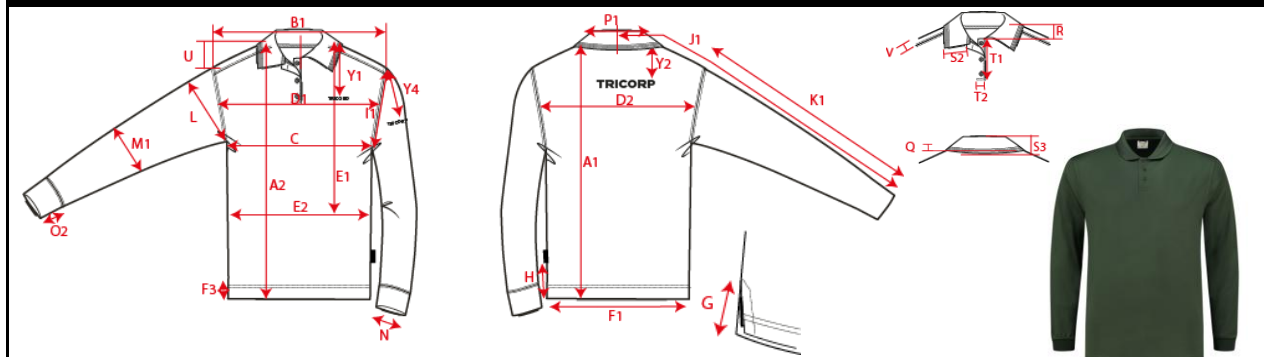

Production Size Specification

TRICORP

STYLE NO	202005
STYLE DESCRIPTION	Poloshirt UV Block Cooldry Lange mouw
FIT	Poloshirts
GENDER	Unisex
DATE	29-01-2021
VERSION	V1

Sketch is for how to measure NOT for style

		XS	S	M	L	XL	XXL	3XL	4XL	5XL	6XL	7XL	8XL							
		177	179	181	183	185	187	189	191	193	193	193	194							AQM
A1	Total backl meas from hsp	71	73	75	77	79	81	83	85,5	86,75	88	89,25	92,5	1,0						X
B1	Shoulder to shoulder	39,5	42	44,5	47	49,5	52	54,5	56,5	58,5	60,5	62,5	64,5	1,0						X
C	1/2 chest (at armhole)	45	49	53	57	61	65	69	75	81	87	93	99	1,0						X
K1	Upper arm length long sleeve	65	66	66	67	67,75	68,5	69,25	70	71	71	71	71	0,5						