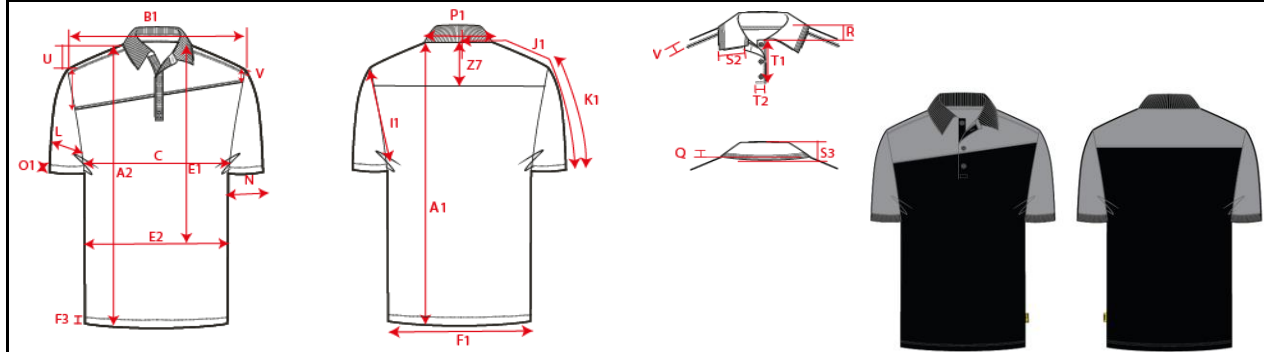

Production Size Specification

TRICORP

STYLE NO	202006
STYLE DESCRIPTION	Poloshirt Bicolor Naden
FIT	Poloshirts
GENDER	Unisex
DATE	18-01-2021
VERSION	V1

Sketch is for how to measure NOT for style

		XS	S	M	L	XL	XXL	3XL	4XL	5XL	6XL	7XL	8XL	Tol			AQM
		177	179	181	183	185	187	189	191	193	193	193	194				
A1	Total backl meas from hsp	71	73	75	77	79	81	83	85,5	86,75	88	89,25	92,5	1,0			X
B1	Shoulder to shoulder	39,5	42	44,5	47	49,5	52	54,5	56,5	58,5	60,5	62,5	64,5	1,0			X
C	1/2 chest (at armhole)	45	49	53	57	61	65	69	75	81	87	93	99	1,0			X
K2	Upper arm length short sleeve	23,5	24	24,5	25	25,5	26	26,5	27	27,5	28	28,5	29	0,3			X