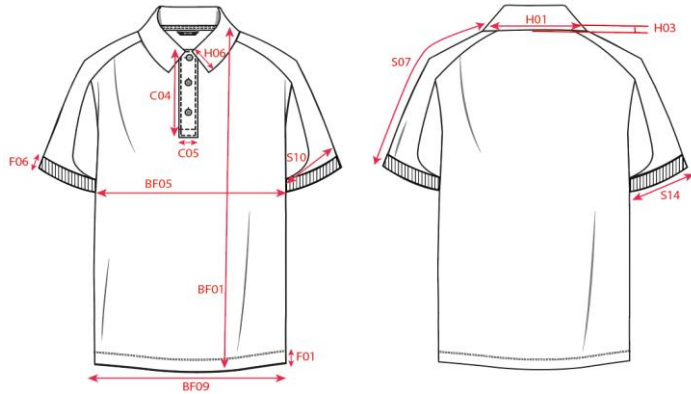

TRICORP

Production Size Specification

STYLE NO	206101
STYLE DESCRIPTION	Poloshirt Redefined Industrieel Wasbaar
FIT	Polo
GENDER	Unisex
DATE	19-11-2025
VERSION	V1

Measurement		XS	S	M	L	XL	XXL	3XL	4XL	5XL	TOL	AQM
BB01	Total back meas from hsp	68.0	70.0	72.0	74.0	76.0	78.0	80.0	82.5	83.8	1.0	X
BF05	1/2 chest (at armhole)	44.0	48.0	52.0	56.0	60.0	64.0	68.0	74.0	80.0	1.0	X
BF09	1/2 Bottom	44.0	48.0	52.0	56.0	60.0	64.0	68.0	74.0	80.0	1.0	X
S07	Upper arm length raglan sleeve short	33.8	35.0	36.3	37.5	38.8	40.0	41.3	42.3	43.3	1.0	X