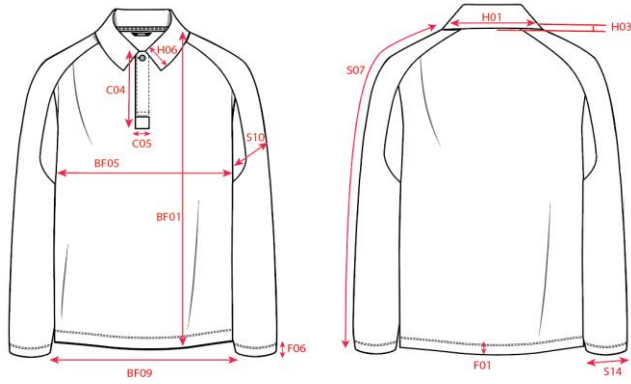

Production Size Specification

STYLE NO	206105 / P-00064
STYLE DESCRIPTION	Poloshirt Lange Mouw Redefined
FIT	Polo
GENDER	Unisex
DATE	19-11-2025
VERSION	V1'

Measurement	XS	S	M	L	XL	XXL	3XL	4XL	5XL	TOL	AQM
BB01 Total backl meas from hsp	68.0	70.0	72.0	74.0	76.0	78.0	80.0	82.5	83.8	1.0	X
BF05 1/2 chest (at armhole)	44.0	48.0	52.0	56.0	60.0	64.0	68.0	74.0	80.0	1.0	X
BF09 1/2 Bottom	44.0	48.0	52.0	56.0	60.0	64.0	68.0	74.0	80.0	1.0	X
S07 Upper arm length long sleeve	79.5	80.5	80.5	81.5	82.3	83.0	83.8	84.5	85.5	1.0	X