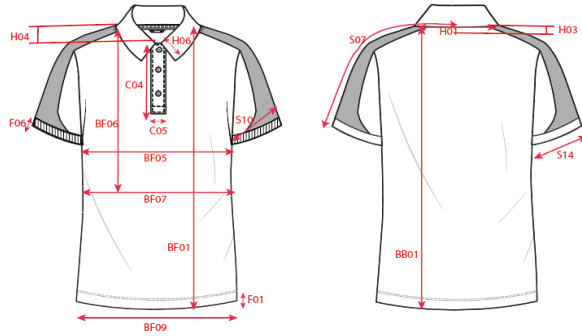

TRICORP

Production Size Specification

STYLE NO	206108
STYLE DESCRIPTION	Poloshirt Bicolor Redefined Dames
FIT	Polo
GENDER	Women
DATE	19-11-2025
VERSION	V1

Measurement	XS	S	M	L	XL	2XL	3XL	4XL	5XL	TOL	AQM
BB01 Total back length meas from hsp	61.0	63.0	65.0	67.0	69.0	71.0	72.5	74.0	75.0	1,0	X
BF05 1/2 chest (at armhole)	43.0	47.0	51.0	55.0	60.5	66.5	72.5	78.5	84.5	1,0	X
BF07 1/2 Waist width	40.6	44.0	47.5	51.5	55.5	59.7	65.9	72.4	80.0	1,0	X
BF09 1/2 Bottom	49.0	51.0	53.0	56.2	60.6	65.0	69.8	75.0	80.2	1,0	X
Upper arm length short sleeve from hsp	32.5	33.0	33.5	34.0	34.5	35.0	36.5	38.0	39.5		X