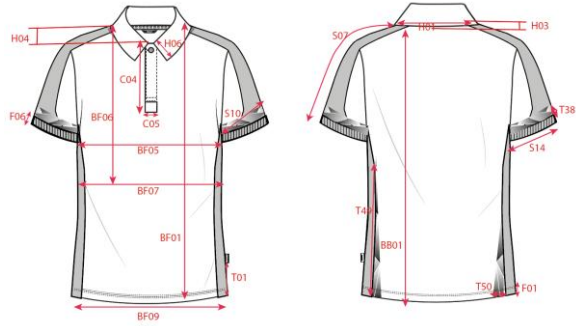

TRICORP

Production Size Specification

STYLE NO	206110
STYLE DESCRIPTION	Poloshirt Reflective Redefined Dames
FIT	Polo
GENDER	Women
DATE	19-11-2025
VERSION	V1

Measurement	XS	S	M	L	XL	2XL	3XL	4XL	5XL	TOL	AQM
BB01 Total back length meas from hsp	64.0	66.0	68.0	70.0	72.0	74.0	75.5	77.0	78.0	1,0	X
BF05 1/2 chest (at armhole)	43.0	47.0	51.0	55.0	60.5	66.5	72.5	78.5	84.5	1,0	X
BF07 1/2 Waist width	40.6	44.0	47.5	51.5	55.5	59.7	65.9	72.4	80.0	1,0	X
BF09 1/2 Bottom	46.6	49.8	53.0	56.2	60.6	65.0	69.8	75.0	80.2	1,0	X
S07 Upper arm length short sleeve from hsp	32.5	33.0	33.5	34.0	34.5	35.0	36.5	38.0	39.5	0,5	X
T38 Stripping height sleeve	3.0	3.0	3.0	3.0	3.0	3.0	3.0	3.5	3.5	0,3	X