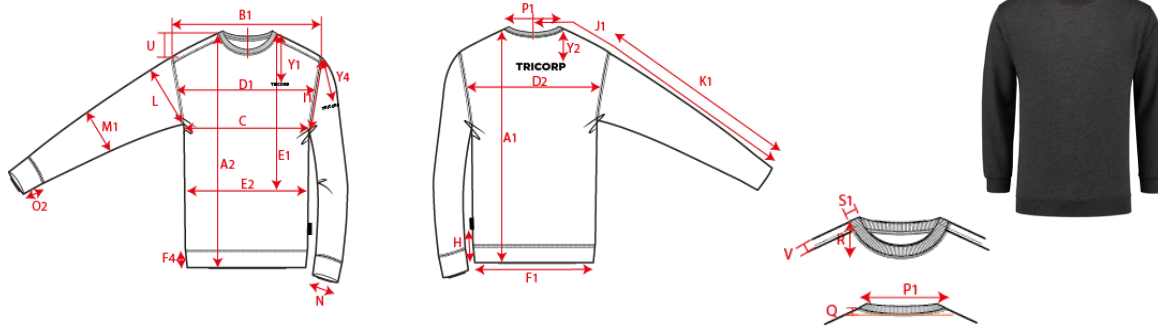

Production Size Specification

TRICORP

STYLE NO	301015
STYLE DESCRIPTION	Sweater ronde hals, 60 graden wasbaar
FIT	Sweater
GENDER	Unisex
DATE	3-4-2023
VERSION	V1

Sketch is for how to measure NOT for style

		XS	S	M	L	XL	XXL	3XL	4XL	5XL	6XL	7XL	8XL	Tol			AQM
A1	Total backl meas from hsp	177	179	181	183	185	187	189	191	193	193	193	194				X
B1	Shoulder to shoulder	41.50	44.00	46.50	49.00	51.50	54.00	56.50	58.50	60.50	62.50	64.50	66.50				X
C	1/2 chest (at armhole)	48.00	52.00	56.00	60.00	64.00	68.00	72.00	78.00	84.00	90.00	96.00	102.00				X
K1	Upper arm length long sleeve	68.50	69.50	69.50	70.50	71.25	72.00	72.75	73.50	74.50	74.50	74.50	74.50	0,5			X