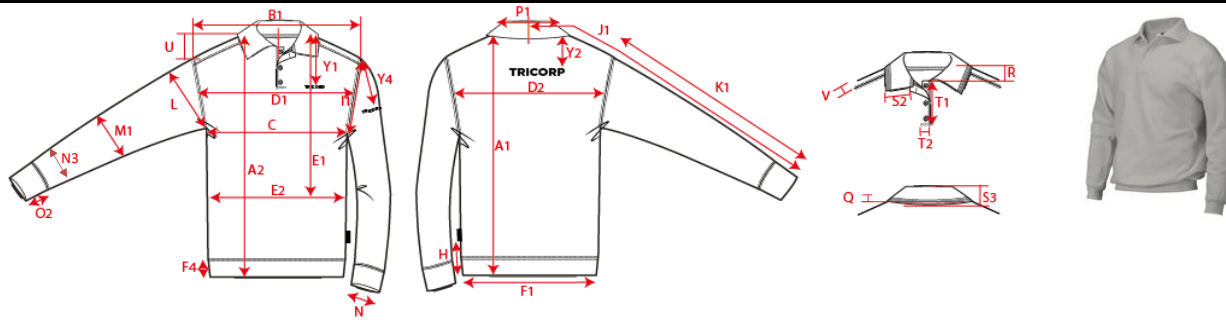

Production Size Specification

TRICORP

|                   |                                     |
|-------------------|-------------------------------------|
| STYLE NO          | 301016                              |
| STYLE DESCRIPTION | Polosweater boord 60 graden wasbaar |
| FIT               | Sweater                             |
| GENDER            | Unisex                              |
| DATE              | 11-4-2023                           |
| VERSION           | V1                                  |

Sketch is for how to measure NOT for style

|    |                              | XS    | S     | M     | L     | XL    | XXL   | 3XL   | 4XL   | 5XL   | 6XL   | 7XL   | 8XL    | ToI | AQM |  |   |
|----|------------------------------|-------|-------|-------|-------|-------|-------|-------|-------|-------|-------|-------|--------|-----|-----|--|---|
| A1 | Total backl meas from hsp    | 71.00 | 73.00 | 75.00 | 77.00 | 79.00 | 81.00 | 83.00 | 85.50 | 86.75 | 88.00 | 89.25 | 92.50  | 1,0 |     |  | X |
| B1 | Shoulder to shoulder         | 41.50 | 44.00 | 46.50 | 49.00 | 51.50 | 54.00 | 56.50 | 58.50 | 60.50 | 62.50 | 64.50 | 66.50  | 1,0 |     |  | X |
| C  | 1/2 chest (at armhole)       | 48.00 | 52.00 | 56.00 | 60.00 | 64.00 | 68.00 | 72.00 | 78.00 | 84.00 | 90.00 | 96.00 | 102.00 | 1,0 |     |  | X |
| K1 | Upper arm length long sleeve | 68.50 | 69.50 | 69.50 | 70.50 | 71.50 | 72.50 | 72.50 | 73.50 | 74.50 | 74.50 | 74.50 | 74.50  | 0,5 |     |  | X |