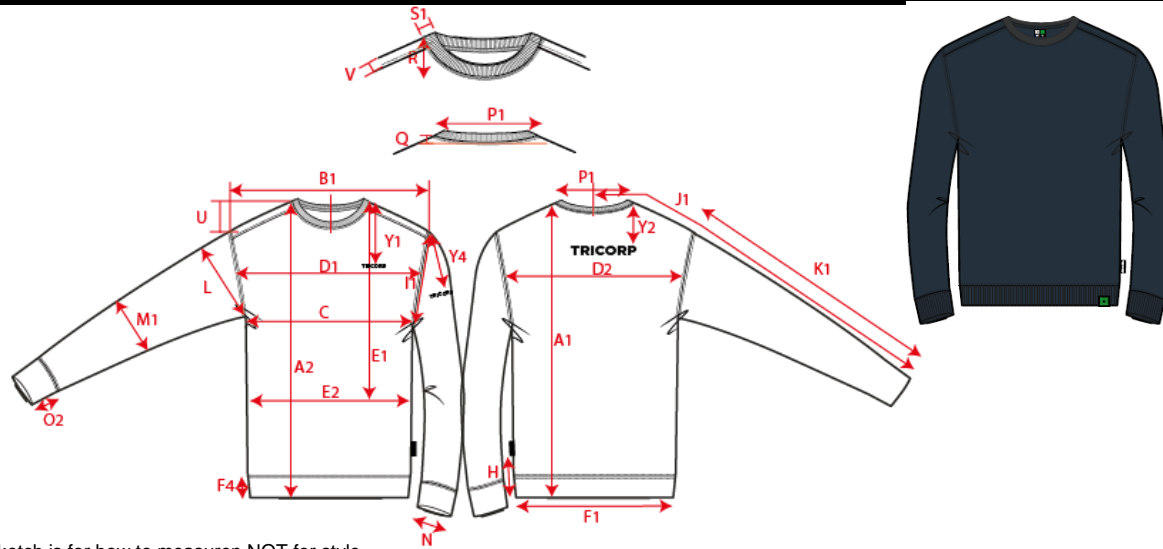

Production Size Specification

TRICORP

Sketch is for how to measure NOT for style

STYLE NO	301701
STYLE DESCRIPTION	Sweater Rewear
FIT	Sweater
GENDER	Unisex
DATE	12-2-2021
VERSION	V2

		XS	S	M	L	XL	XXL	3XL	4XL	5XL	Tot			AQM
A1	Total backl meas from hsp	71.00	73.00	75.00	77.00	79.00	81.00	83.00	85.50	86.75	1,0			X
B1	Shoulder to shoulder	41.50	44.00	46.50	49.00	51.50	54.00	56.50	58.50	60.50	1,0			X
C	1/2 chest (at armhole)	48.00	52.00	56.00	60.00	64.00	68.00	72.00	78.00	84.00	1,0			X
K1	Upper arm length long sleeve	68.50	69.50	69.50	70.50	71.25	72.00	72.75	73.50	74.50	0,5			X