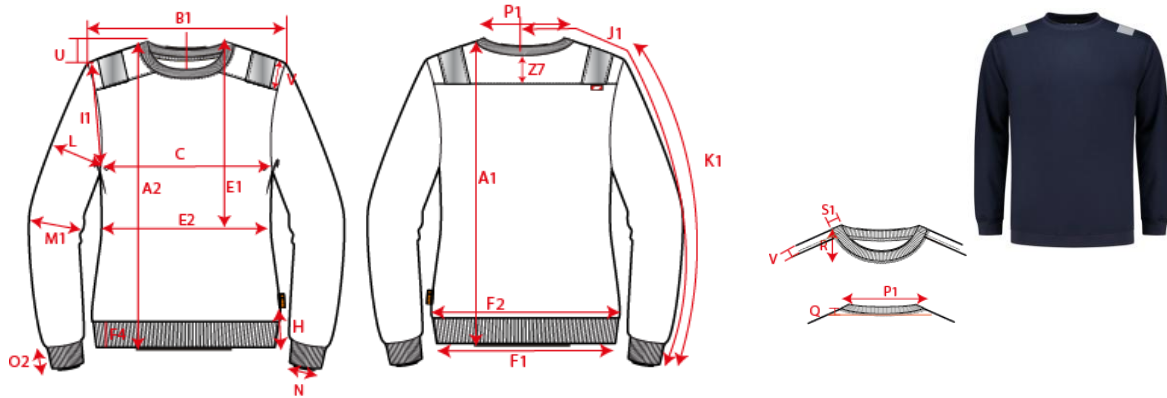

Production Size Specification

TRICORP

STYLE NO	303003
STYLE DESCRIPTION	Sweater Multinorm
FIT	Sweater
GENDER	Unisex
DATE	18-2-2023
VERSION	V2

Sketch is for how to measure NOT for style

		XS	S	M	L	XL	XXL	3XL	4XL	5XL	6XL	7XL	8XL	ToI				AQM
A1	Total backl meas from hsp	177.00	179.00	181.00	183.00	185.00	187.00	189.00	191.00	193.00	193.00	193.00	194.00	1,0				X
B1	Shoulder to shoulder	41.50	44.00	46.50	49.00	51.50	54.00	56.50	58.50	60.50	62.50	64.50	66.50	1,0				X
C	1/2 chest (at armhole)	48.00	52.00	56.00	60.00	64.00	68.00	72.00	78.00	84.00	90.00	96.00	102.00	1,0				X
K1	Upper arm length long sleeve	67.50	68.50	69.50	70.50	71.50	72.50	72.50	73.50	74.50	74.50	74.50	74.50	0,5				X