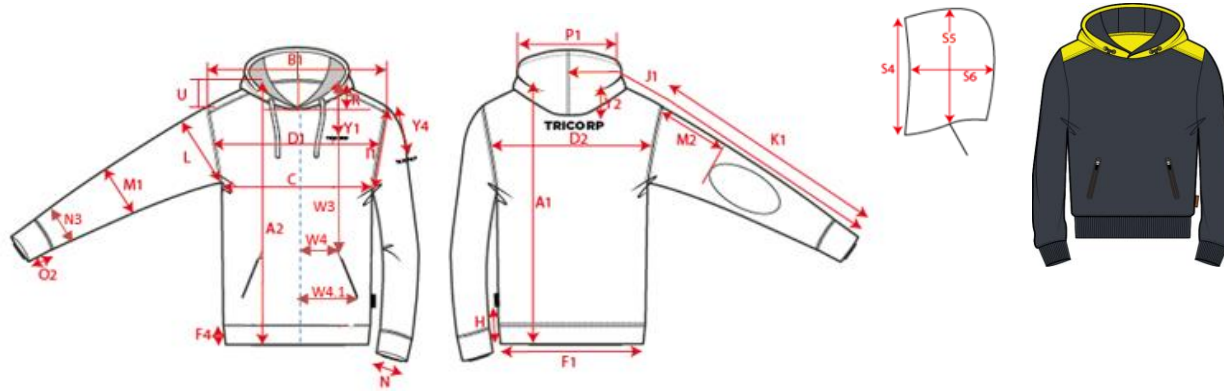

Production Size Specification

TRICORP

STYLE NO	303005
STYLE DESCRIPTION	Sweater met capuchon High Vis
FIT	Sweater
GENDER	Unisex
DATE	18-7-2024
VERSION	V3

	XS	S	M	L	XL	XXL	3XL	4XL	5XL	6XL	7XL	8XL	Tol				AQM
A1	177	179	181	183	185	187	189	191	193	193	193	194					
A1	69	71	73	75	77	79	81	83.5	84.75	86	87.25	90.5	1,0				X
B1	41.5	44	46.5	49	51.5	54	56.5	58.5	60.5	62.5	64.5	66.5	1,0				X
C	48	52	56	60	64	68	72	78	84	90	96	102	1,0				X
K1	68.5	69.5	69.5	70.5	71.5	72.5	72.5	73.5	74.5	74.5	74.5	74.5	0,5				X