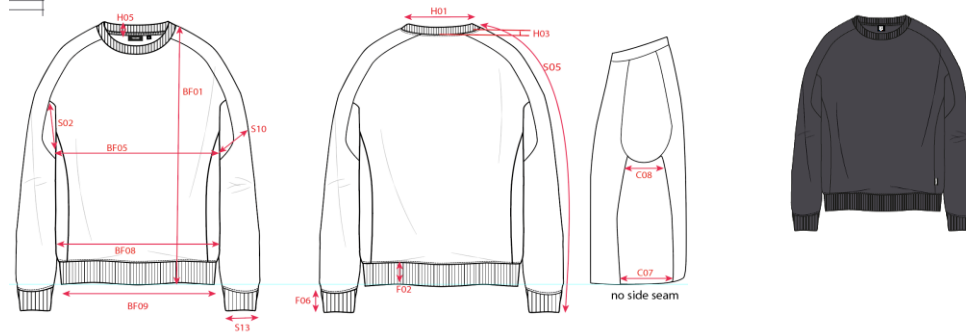

TRICORP

Production Size Specification

STYLE NO	306107
STYLE DESCRIPTION	Sweater Redefined Industriel Wasbaar
FIT	Sweater
GENDER	Unisex
DATE	19-11-2025
VERSION	V1

Measurement	XS	S	M	L	XL	XXL	3XL	4XL	5XL	TOL	AQM
BB01 Total backl meas from hsp	68.0	70.0	72.0	74.0	76.0	78.0	80.0	82.5	83.8	0.1	
BF05 1/2 chest (at armhole)	48.5	52.5	56.5	60.5	64.5	68.5	72.5	78.5	84.5	1.0	X
BF08 1/2 Bottom measured 5 cm from rib	45.5	49.5	53.5	57.5	61.5	65.5	69.5	75.5	81.5	1.0	
BF09 1/2 Bottom	37.0	41.0	45.0	49.0	53.0	57.0	61.0	67.0	73.0	1.0	X
S13 1/2 Sleeve width long sleeve	8.5	9.0	9.5	10.0	10.5	11.0	11.5	12.0	12.0	0.5	X