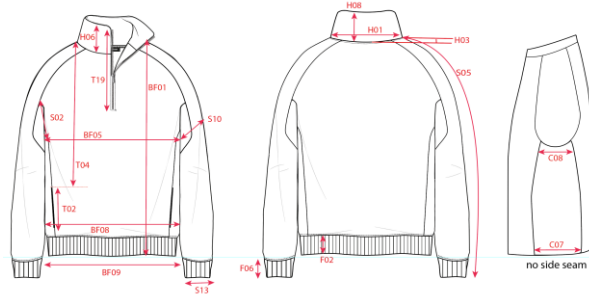

## Production Size Specification

STYLE NO	306110
STYLE DESCRIPTION	Half Zip Sweater Redefined
FIT	Sweater
GENDER	Unisex
DATE	19-11-2025
VERSION	V1

Measurement	XS	S	M	L	XL	XXL	3XL	4XL	5XL	TOL	AQM
BB01 Total backl meas from hsp	68.0	70.0	72.0	74.0	76.0	78.0	80.0	82.5	83.8	0.1	
BF05 1/2 chest (at armhole)	48.5	52.5	56.5	60.5	64.5	68.5	72.5	78.5	84.5	1.0	X
BF08 1/2 Bottom measured 5 cm from rib	45.5	49.5	53.5	57.5	61.5	65.5	69.5	75.5	81.5	1.0	
BF09 1/2 Bottom	37.0	41.0	45.0	49.0	53.0	57.0	61.0	67.0	73.0	1.0	X
S05 Upper arm length long sleeve from HSP	81	82	82	83	84	85	85	86	87	0.5	X