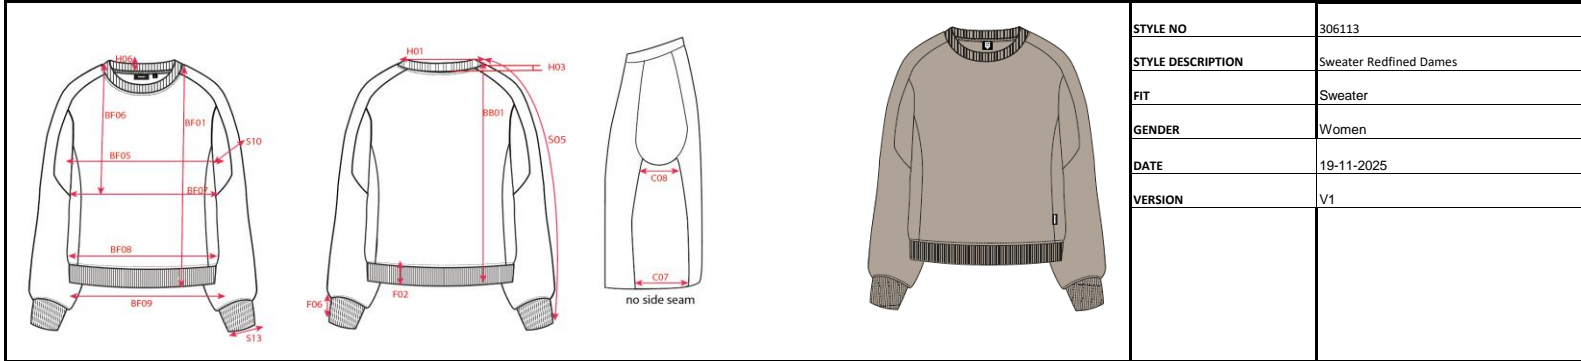

## Production Size Specification

STYLE NO	306113
STYLE DESCRIPTION	Sweater Redefined Dames
FIT	Sweater
GENDER	Women
DATE	19-11-2025
VERSION	V1

Measurement		XS	S	M	L	XL	2XL	3XL	4XL	5XL				TOL				AQM
BB01	Total back length meas from hsp	61.0	63.0	65.0	67.0	69.0	71.0	72.5	74.0	75.0				1,0				X
BF05	1/2 chest (at armhole)	45.0	49.0	53.0	57.0	62.5	68.5	74.5	80.5	86.5				1,0				X
BF07	1/2 Waist width	46.0	49.5	53.0	56.5	61.0	65.0	71.8	78.6	84.4				1,0				X
BF08	1/2 Bottom measured at 5 cm from rib	48.4	51.6	54.8	58.0	62.4	66.8	71.6	76.8	82.0				1,0				X
BF09	1/2 Bottom	43.1	46.3	49.5	52.7	57.1	61.5	66.3	71.5	76.7				1,0				X
	Sleeve length measured from HSP	71.5	73.2	75.0	76.5	78.0	79.5	82.3	85.5	88.3				1,0				