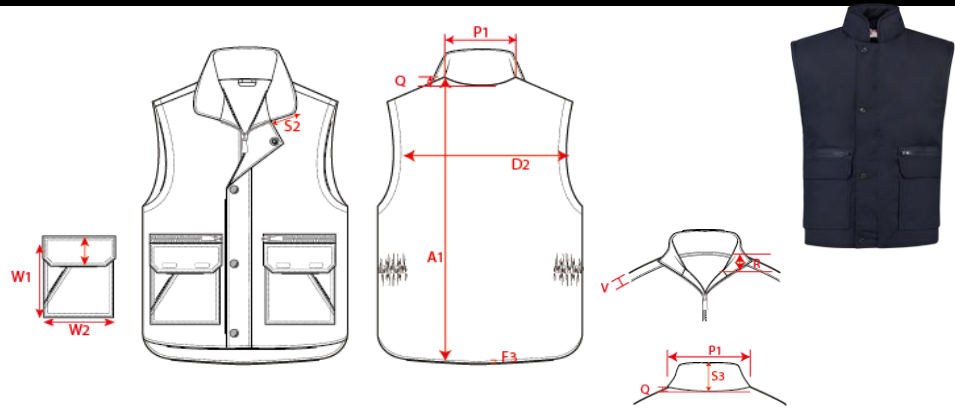

Production Size Specification

TRICORP

STYLE NO	401001
STYLE DESCRIPTION	Bodywarmer
FIT	Jacket
GENDER	Unisex
DATE	17-10-2022
VERSION	V1

Sketch is for how to measure NOT for style

		XS	S	M	L	XL	XXL	3XL	4XL	5XL	6XL	7XL	8XL	Tol				AQM
A1	Total backl meas from hsp	71	73	75	77	79	81	83	85.5	86.8	88	89.3	92.5	1,0				X
B1	Shoulder to shoulder	43.5	46	48.5	51	53.5	56	58.5	60.5	62.5	64.5	66.5	68.5	1,0				X
C	1/2 chest (at armhole)	54	58	62	66	70	74	78	84	90	96	102	108	1,0				X
F1	1/2 Bottom	54	58	62	66	70	74	78	84	90	96	102	108	1,0				X