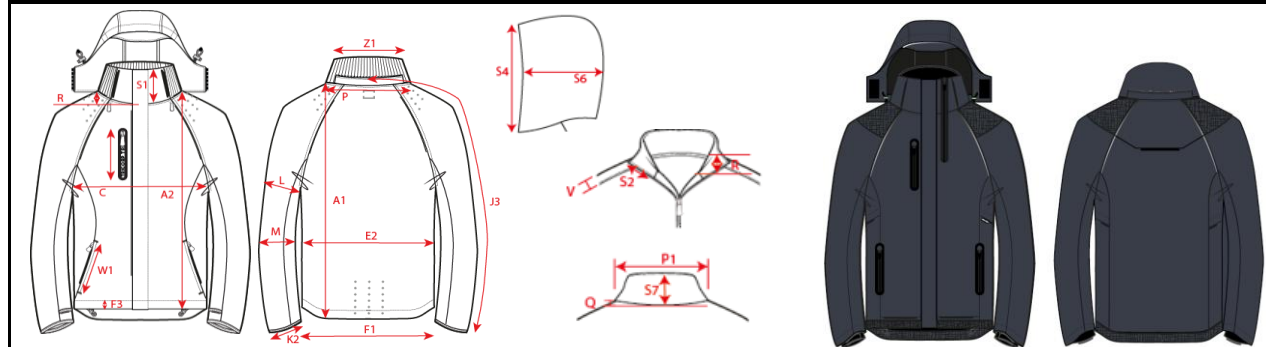

Production Size Specification

TRICORP

STYLE NO	402708
STYLE DESCRIPTION	Winter Tech Shell RE2050
FIT	Jassen
GENDER	Unisex
DATE	5-8-2021
VERSION	V1

Sketch is for how to measure NOT for style

		XS	S	M	L	XL	XXL	3XL	4XL	5XL	6XL	7XL	8XL				AGM
A1	Total backl meas from hsp	77	79	81	83	85	87	89	91,5	92,75	94	95,25	98,5	Tol			x
C	1/2 chest (at armhole)	50	54	58	62	66	70	74	80	86	92	98	104				x
J3	Sleeve length msrd from CB long sleeve raglan	89,25	91,5	92,75	93	97,25	99,5	100,75	102,75	104,75	105,75	106,75	107,75				x