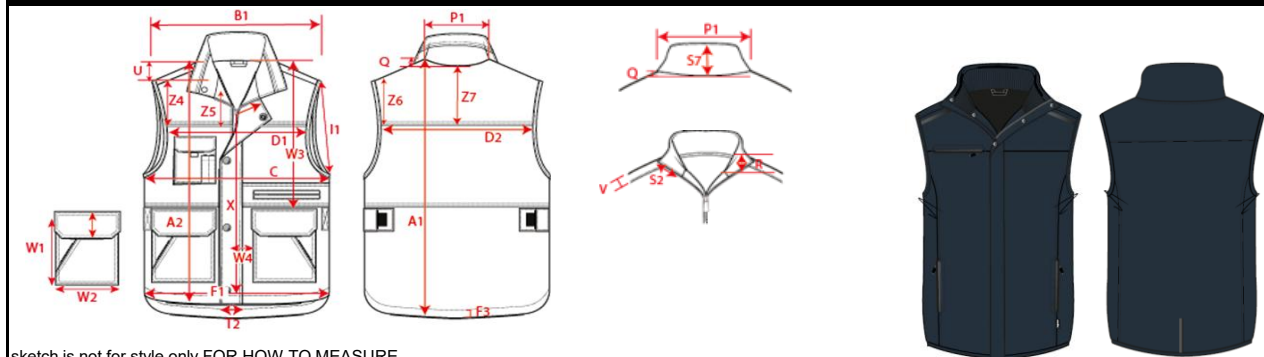

Production Size Specification

TRICORP

STYLE NO	402709
STYLE DESCRIPTION	Tech shell Bodywarmer RE2050
FIT	Bodywarmer
GENDER	Unisex
DATE	19-5-2022
VERSION	V1

sketch is not for style only FOR HOW TO MEASURE