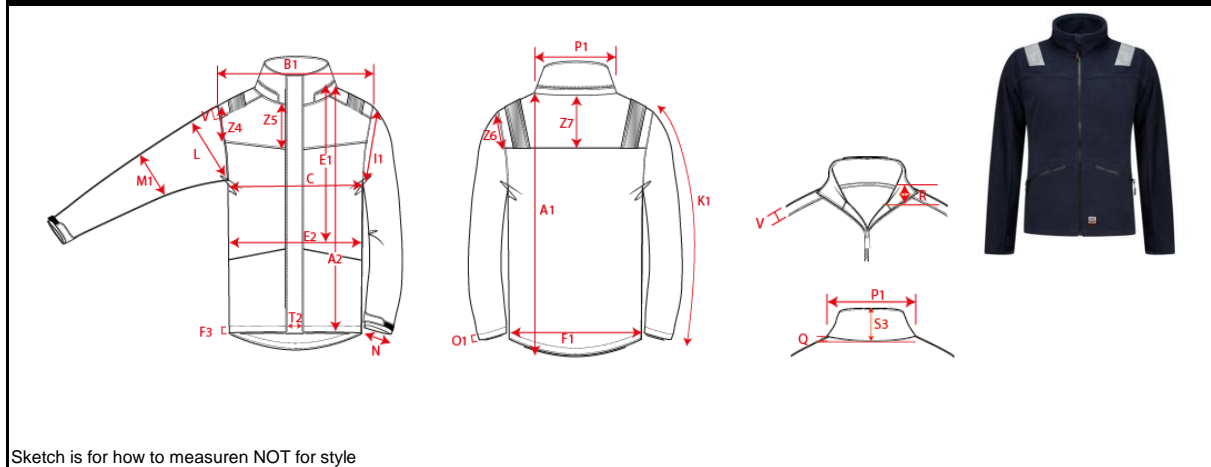

Production Size Specification

TRICORP

STYLE NO	403014
STYLE DESCRIPTION	Fleecejack Multinorm
FIT	Jacket
GENDER	Unisex
DATE	10-2-2020
VERSION	V1

Sketch is for how to measure NOT for style

	XS	S	M	L	XL	XXL	3XL	4XL	5XL	6XL	7XL	8XL		Tol				AQM
	177	179	181	183	185	187	189	191	193	193	193	194						
A1	Total back meas from hsp	69.0	71.0	73.0	75.0	77.0	79.0	81.0	83.5	84.8	86.0	87.3	90.5	1,0				X
B1	Shoulder to shoulder	42.5	45.0	47.5	50.0	52.5	55.0	57.5	59.5	61.5	63.5	65.5	67.5	1,0				X
C	1/2 chest (at armhole)	48.0	52.0	56.0	60.0	64.0	68.0	72.0	78.0	84.0	90.0	96.0	102.0	1,0				X
K1	Upper arm length long sleeve	69.0	70.0	70.0	71.0	72.0	73.0	73.0	74.0	75.0	75.0	75.0	75.0	0,5				X