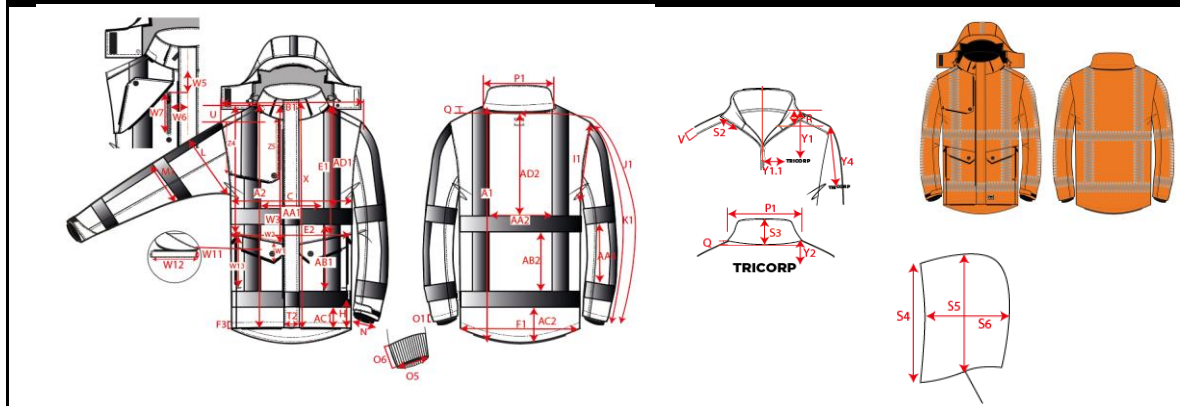

Production Size Specification

TRICORP

STYLE NO	403703
STYLE DESCRIPTION	Parka RWS Re-visible
FIT	Jacket
GENDER	Unisex
DATE	12-7-2023
VERSION	V4

sketch is not for style only FOR HOW TO MEASURE

	XS	S	M	L	XL	XXL	3XL	4XL	5XL	Tol				AQM
A1	82	84	86	88	90	92	94	96.5	97.75	1,0				X
B1	44.5	47	49.5	52	54.5	57	59.5	61.5	63.5	1,0				X
C	51	55	59	63	67	71	75	81	87	1,0				X
K1	66	67	67	68	69	70	70	71	72	0,5				X
AA1	22.50	24.50	26.50	28.50	30.50	32.50	34.50	37.50	40.50	0.3				X
AA2	25.50	27.50	29.50	31.50	33.50	35.50	37.50	40.50	43.50	0.3				
AB1	21.50	22.50	23.50	24.50	25.50	26.50	27.50	28.50	28.50	0.3				X
AB2	21.50	22.50	23.50	24.50	25.50	26.50	27.50	28.50	28.50	0.3				X
AD1	35.50	36.50	38.50	39.50	40.50	41.50	42.50	44.00	45.25	0.3				
AD2	33.50	34.50	35.50	36.50	37.50	38.50	39.50	40.50	41.75	0.3				X