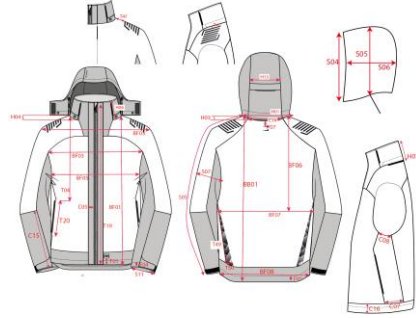

## Production Size Specification

STYLE NO	406114
STYLE DESCRIPTION	Winter Techshell Redefined Dames
FIT	Regular
GENDER	Women
DATE	19-11-2025
VERSION	V1

Measurement		XS	S	M	L	XL	2XL	3XL	4XL	5XL	TOL				AQM
BB01	Total back length meas from hsp	68.5	70.5	72.5	74.5	76.5	78.5	80.0	81.5	82.5	1.0				X
BF05	1/2 chest (at armhole)	48.0	52.0	56.0	60.0	65.5	71.5	77.5	83.5	89.5	1.0				X
BF07	1/2 Waist width	45.4	49.7	54.0	58.3	64.3	70.8	77.3	83.8	91.8	1.0				X
BF08	1/2 Bottom	53.6	56.8	60.0	63.2	67.6	72.0	76.8	82.0	87.2	1.0				X