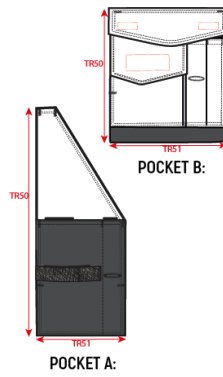

TRICORP

Production Size Specification

STYLE NO	506113
STYLE DESCRIPTION	Werkbroek Full Stretch Redefined
FIT	Pants
GENDER	Unisex
DATE	24-11-2025
VERSION	V1

Size	Short	21	22	23	24	25	26	27	28	29									
Size	Normal	42	44	46	48	50	52	54	56	58	60	62	64	66					
Size	Long	43	45	47	49	51	53	55	57	59									
Measurements																			
WP01	1/2 Waistbant Top	36.4	38.6	40.7	42.9	45.0	47.2	49.3	51.5	53.6	56.8	60.0	63.2	66.4					AQM
LP01	1/2 Hip (under zip)	49.3	50.8	52.3	53.8	55.3	56.8	58.3	59.8	61.3	63.8	66.3	68.8	71.3					X
LP12	Inseam short measured at back leg 30 INCH	76.5	76.5	76.5	76.5	76.5	76.5	76.5	76.5	76.5	76.5	76.5	76.5	76.5					X
LP12	Inseam regular measured at back leg 32 INCH	81.5	81.5	81.5	81.5	81.5	81.5	81.5	81.5	81.5	81.5	81.5	81.5	81.5					X
LP12	Inseam long measured at back leg 34 INCH	86.5	86.5	86.5	86.5	86.5	86.5	86.5	86.5	86.5	86.5	86.5	86.5	86.5					X