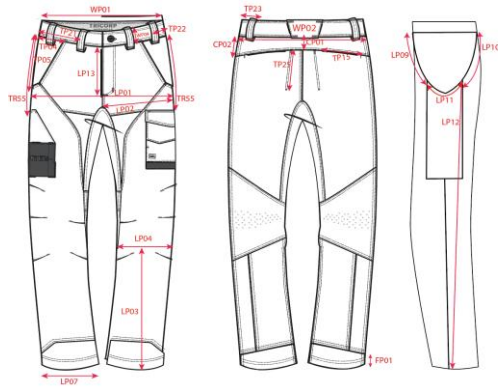

TRICORP

Production Size Specification

STYLE NO	506113
STYLE DESCRIPTION	Werkbroek Full Stretch Redefined
FIT	Pants
GENDER	Unisex
DATE	24-11-2025
VERSION	V1

Size	Short	21	22	23	24	25	26	27	28	29									
Size	Normal	42	44	46	48	50	52	54	56	58	60	62	64	66					
Size	Long	43	45	47	49	51	53	55	57	59									
Measurements																			
WP01	1/2 Waistbant Top	36.4	38.6	40.7	42.9	45.0	47.2	49.3	51.5	53.6	56.8	60.0	63.2	66.4					AQM
LP01	1/2 Hip (under zip)	49.3	50.8	52.3	53.8	55.3	56.8	58.3	59.8	61.3	63.8	66.3	68.8	71.3					X
LP12	Inseam short measured at back leg 30 INCH	76.5	76.5	76.5	76.5	76.5	76.5	76.5	76.5	76.5	76.5	76.5	76.5	76.5					X
LP12	Inseam regular measured at back leg 32 INCH	81.5	81.5	81.5	81.5	81.5	81.5	81.5	81.5	81.5	81.5	81.5	81.5	81.5					X
LP12	Inseam long measured at back leg 34 INCH	86.5	86.5	86.5	86.5	86.5	86.5	86.5	86.5	86.5	86.5	86.5	86.5	86.5					X