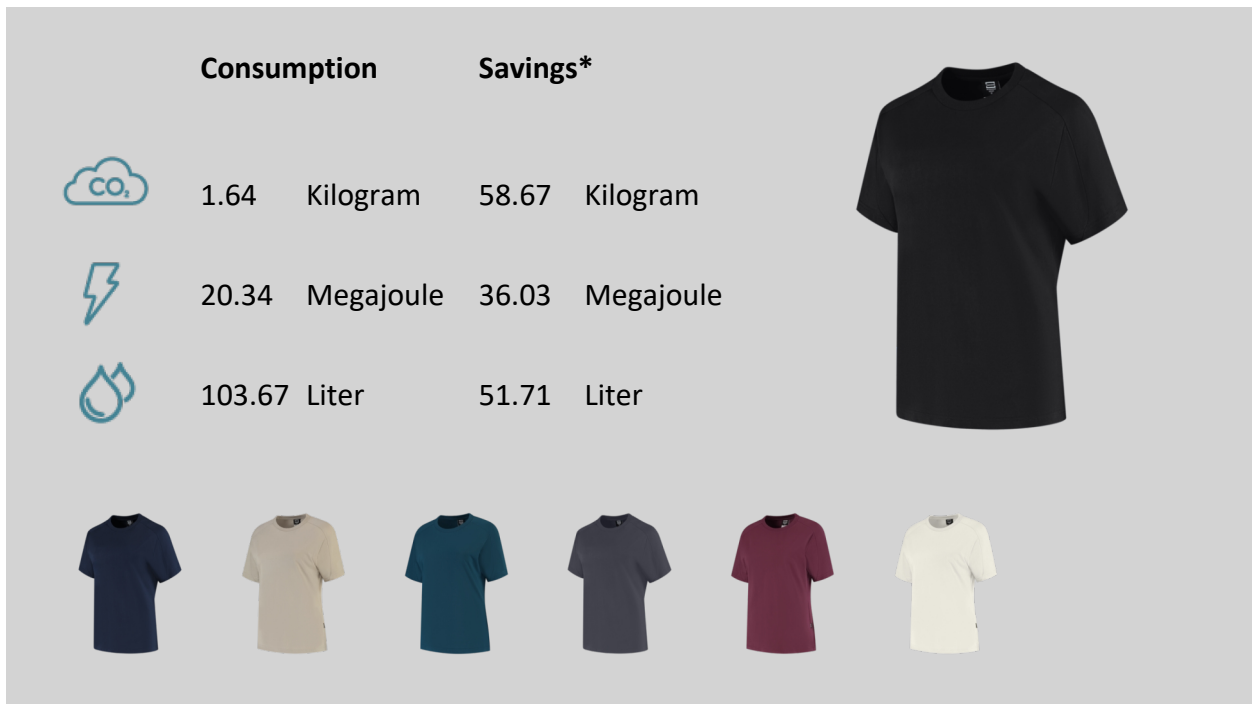

Impactsheet

106107

Women's T-shirt Redefined

100% organic cotton

* The reported savings are based on a comparison between the use of conventional raw materials and sustainable raw materials.

Tool: *bAwear Expert LCA (2025)*